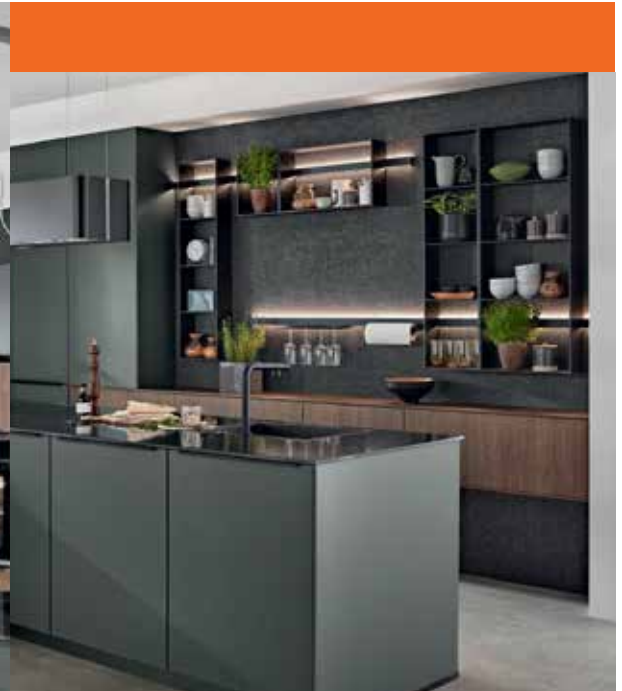

🌐 www.levantekitchens.com
📷 [levantekitchens_qatar](https://www.instagram.com/levantekitchens_qatar)
📘 [LevanteKitchensQatar](https://www.facebook.com/LevanteKitchensQatar)