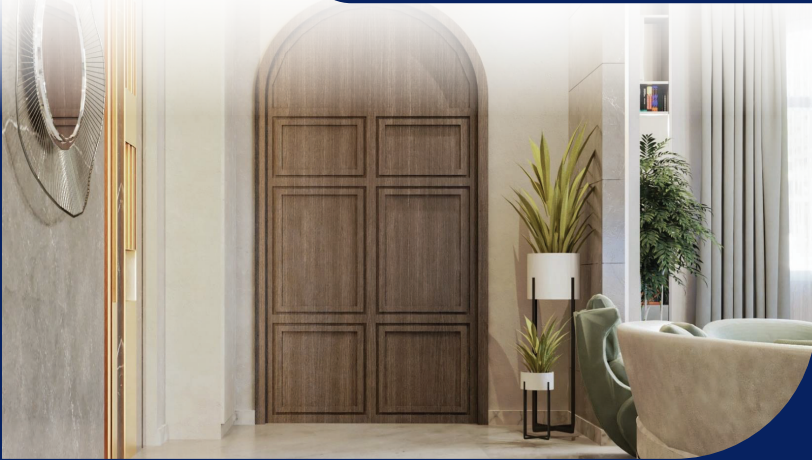

Interior Design, Furniture Selection And Installation

ah
Atelier Home