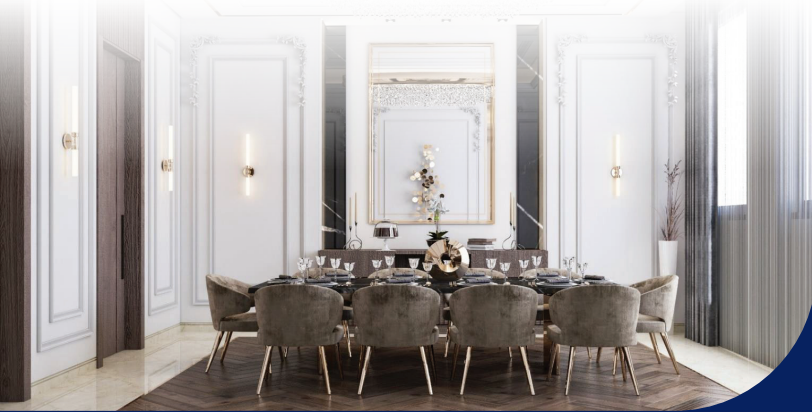

Interior Design, Furniture Selection And Installation